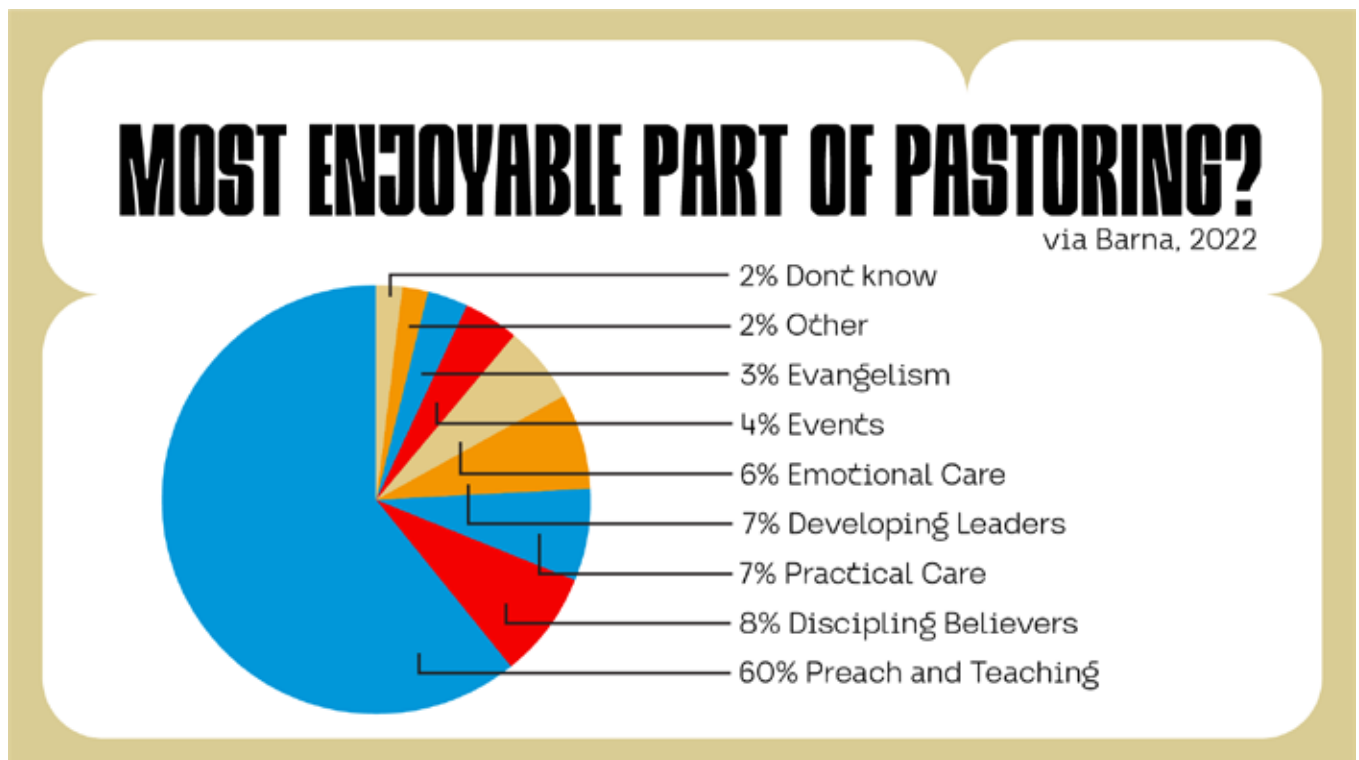

BRYAN MAIN SESSION TEACHING GRAPHICS

CONSUMPTION COMMUNITY CHURCH	EQUIPPING COMMUNITY CHURCH
Make Ministries Better.....	Make People Better
Culture of Excellence.....	Culture of Development
Respond to Opportunity.....	Respond to the Father
Short Term Focused.....	Long Term Focused
Use People to Get Ministry.....	Use Ministry to Get People Done
Attract People.....	Train People
Motivated by Personal Pain.....	Motivated by People's Potential
Recruit Leaders.....	Develop Leaders

Consumption vs. Equipping

Barna Study of what pastors enjoy doing most